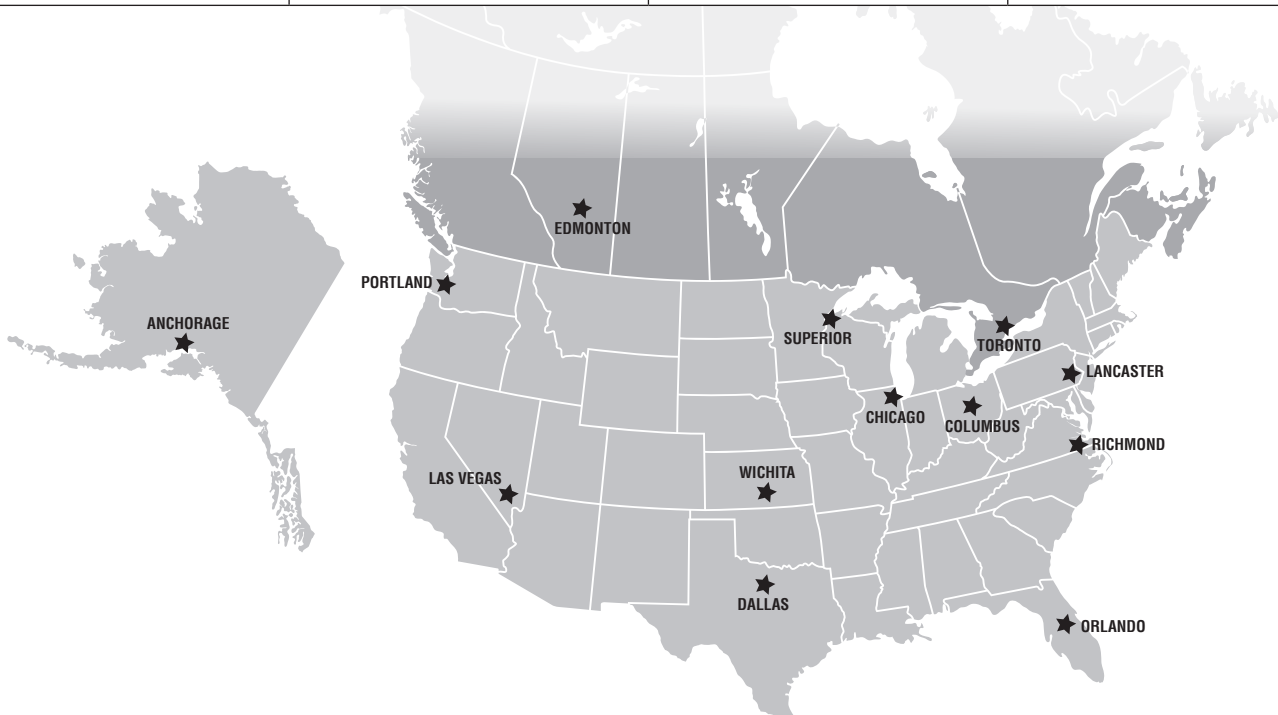

EXAMPLE: Zip Code 4 0 5 X X

Order from Columbus

First 3 digits of your zip code:	Order from:	First 3 digits of your zip code:	Order from:	First 3 digits of your zip code:	Order from:	First 3 digits of your zip code:	Order from:
010-139	Lancaster	246	Columbus	386-397	Dallas	726-731	Wichita
140-143	Columbus	247	Richmond	398-399	Orlando	734-735	Dallas
144-146	Lancaster	248	Columbus	400-419	Columbus	736-746	Wichita
147	Columbus	249	Richmond	420	Chicago	747	Dallas
148-149	Lancaster	250-253	Columbus	421-422	Columbus	748-749	Wichita
150-154	Columbus	254	Richmond	423-424	Chicago	750-789	Dallas
155	Lancaster	255-257	Columbus	425-462	Columbus	790-791	Wichita
156	Columbus	258-259	Richmond	463-466	Chicago	792-799	Dallas
157-159	Lancaster	260-261	Columbus	467-473	Columbus	800-816	Wichita
160-165	Columbus	262	Richmond	474-483	Chicago	820-831	Wichita
166-199	Lancaster	263-265	Columbus	484-589	Superior	832-839	Portland
200-215	Richmond	266-289	Richmond	590-591	Portland	840-869	Las Vegas
216	Lancaster	290-299	Orlando	592-593	Superior	870-889	Dallas
217	Richmond	300-307	Richmond	594-599	Portland	890-939	Las Vegas
218	Lancaster	308-369	Orlando	600-633	Chicago	940-994	Portland
219-241	Richmond	370-379	Columbus	634-679	Wichita	995-999	Anchorage
242-243	Columbus	380-384	Dallas	680-693	Superior		
244-245	Richmond	385	Columbus	700-725	Dallas		

U.S. AND CANADIAN AMSOIL INC. DISTRIBUTION CENTERS

Anchorage, Alaska†

AMSOIL INC. Distribution Center
c/o Carlile Anchorage Logistics Warehouse
1301 Whitney Road
Anchorage, AK 99501
Phone: 907-771-3352
Toll Free: 877-830-4769